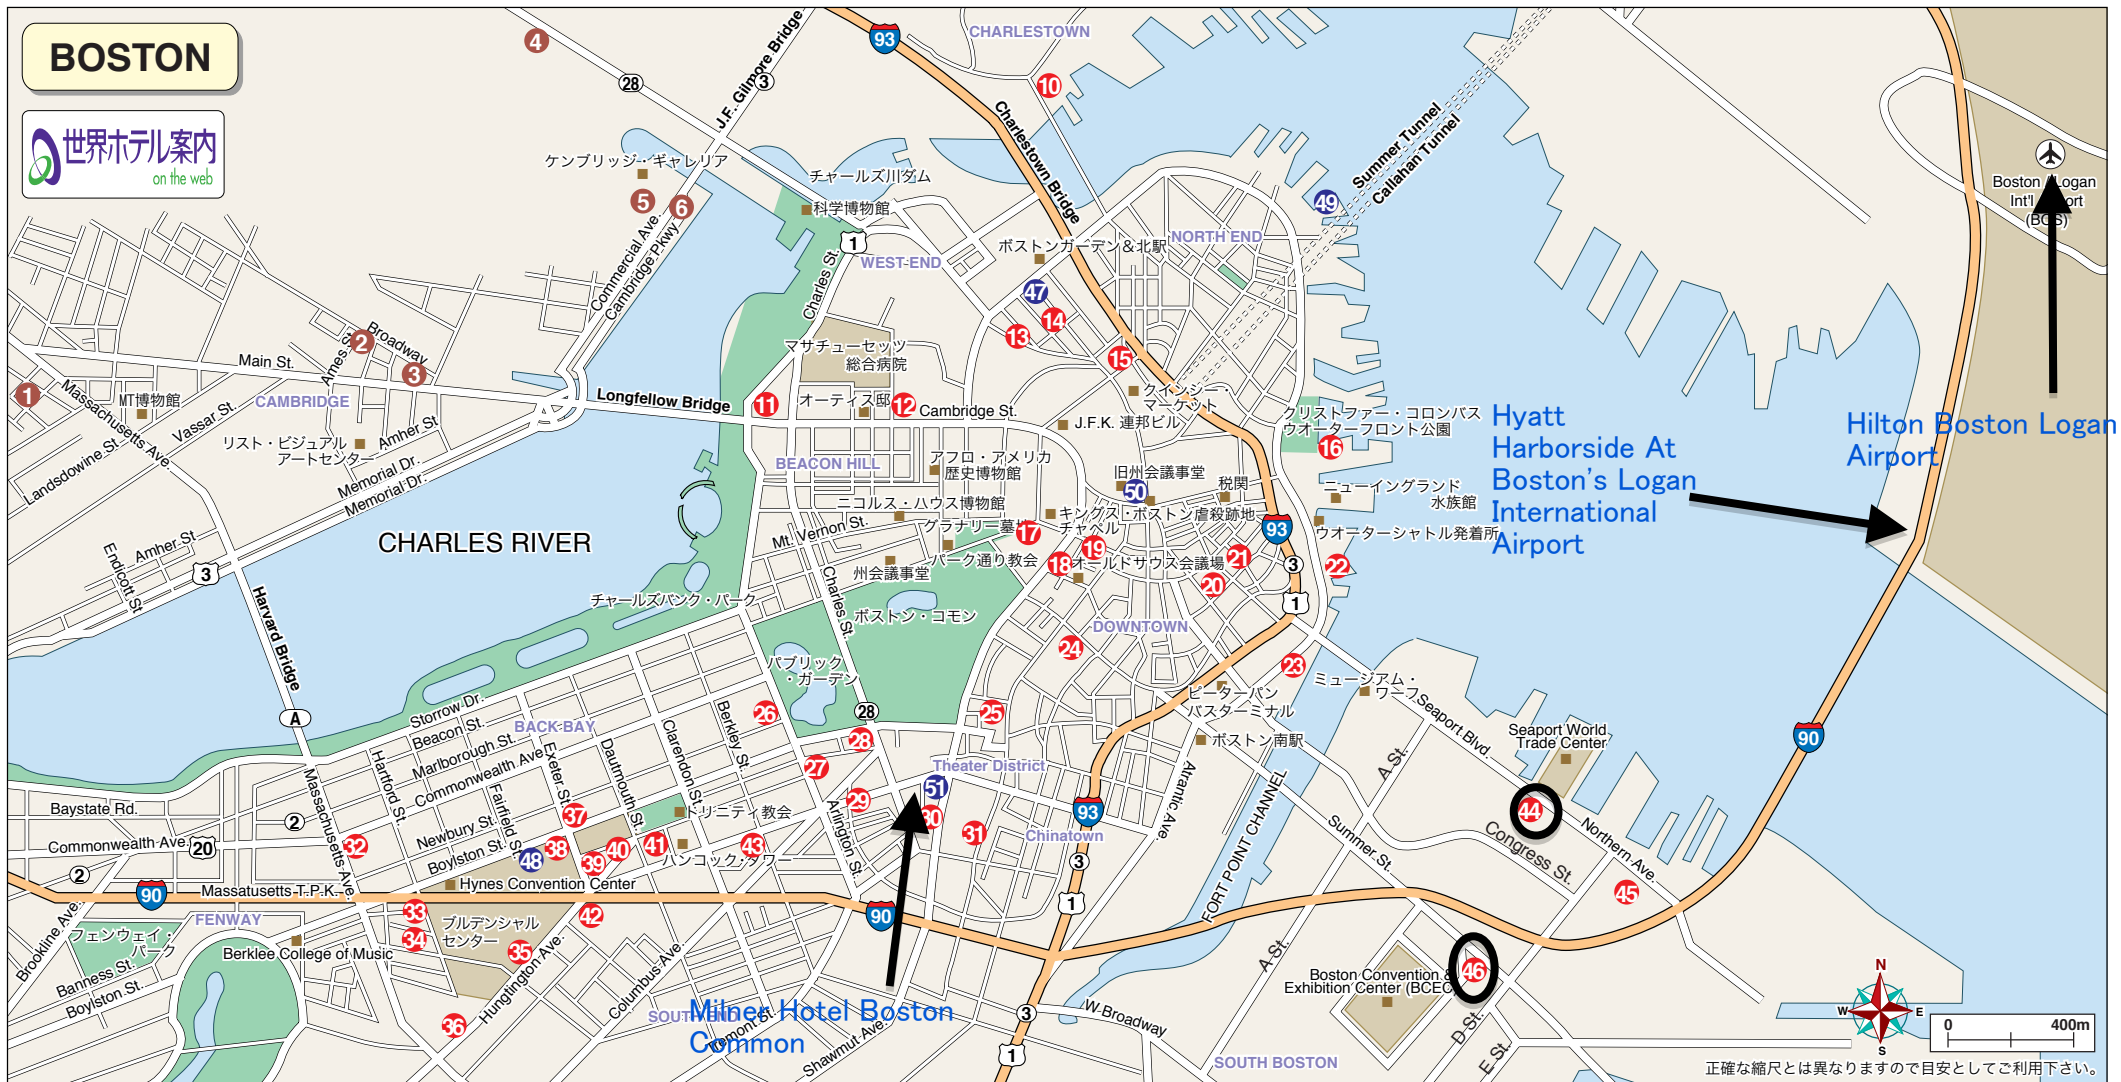

BOSTON

CAMBRIDGE

- 1 Le Meridien Cambridge
- 2 Residence Inn Boston Cambridge
- 3 Boston Marriott Cambridge
- 4 Holiday Inn Express Hotel & Suites Boston-Cambridge
- 5 Hotel Marlowe
- 6 Royal Sonesta Hotel Boston

BOSTON

- 10 Residence Inn Boston Harbor on Tudor Wharf
- 11 The Liberty Hotel
- 12 Holiday Inn Boston at Beacon Hill
- 13 Bulfinch Hotel

- 14 Onyx Hotel
- 15 Millennium Bostonian Hotel Boston
- 16 Boston Marriott Long Wharf
- 17 Fifteen Beacon Hotel
- 18 Nine Zero Hotel
- 19 Omni Parker House
- 20 Langham Hotel Boston
- 21 Hilton Boston Financial District
- 22 Boston Harbor Hotel
- 23 Intercontinental Boston
- 24 Hyatt Regency Boston
- 25 The Ritz-Carlton Boston Common
- 26 Taj Boston
- 27 The Boston Park Plaza Hotel & Towers

- 28 Four Seasons Hotel Boston
- 29 Radisson Hotel Boston
- 30 Courtyard Boston Tremont Hotel
- 31 DoubleTree by Hilton Hotel Boston - Downtown
- 32 The Eliot Hotel
- 33 Hilton Boston Back Bay
- 34 Sheraton Boston Hotel
- 35 The Colonnade Hotel
- 36 Midtown Hotel
- 37 The Copley Square Hotel
- 38 The Lenox
- 39 Courtyard Boston Copley Square
- 40 The Westin Copley Place
- 41 The Fairmont Copley Plaza Boston

- 42 Boston Marriott Copley Place
- 43 The Back Bay Hotel
- 44 Seaport Hotel at W.T.C.
- 45 Renaissance Boston Waterfront Hotel
- 46 The Westin Boston Waterfront

[新掲載ホテル]

- 47 Holiday Inn Express & Suites Boston-Downtown
- 48 Mandarin Oriental Boston
- 49 Fairmont Battery Wharf
- 50 The Ames Hotel
- 51 W Boston