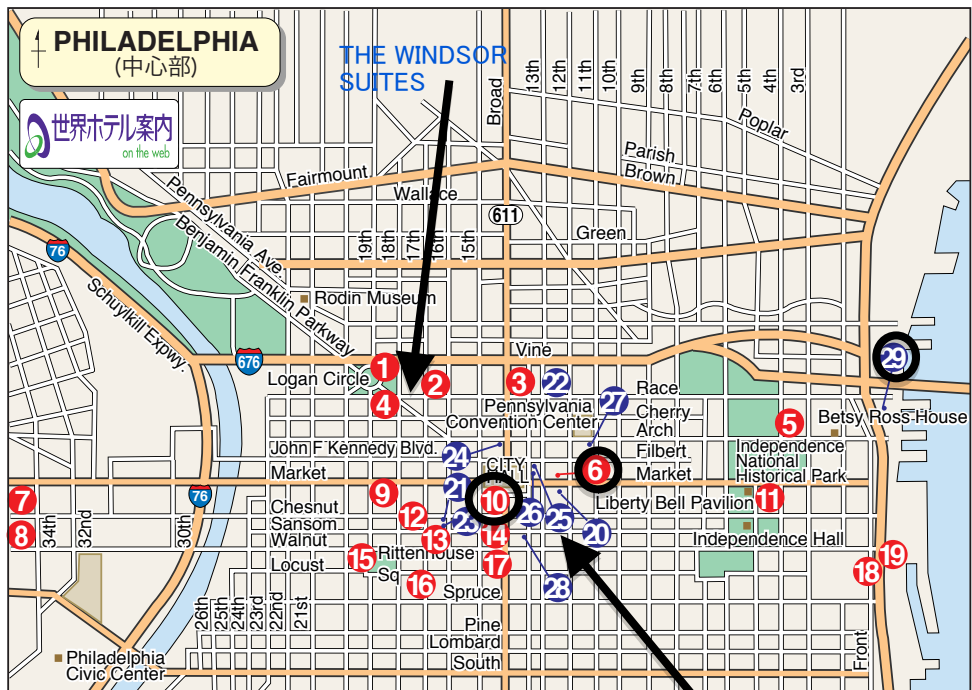

-KING OF PRUSSIA-

- ① Radisson Hotel Valley Forge
- ② Sheraton Park Ridge Hotel
- ③ Hilton Valley Forge

PHILADELPHIA (全体図)

世界ホテル案内 on the web

-PHILADELPHIA-

- ④ Radisson Hotel Philadelphia Northeast
- ⑤ Four Points by Sheraton Philadelphia Northeast
- [新掲載ホテル]
- ⑭ Hilton Philadelphia City Avenue
- ⑮ Crowne Plaza Hotel Philadelphia City Avenue

-PHILADELPHIA AIRPORT-

- ⑥ Ramada Philadelphia Airport
- ⑦ Comfort Inn Philadelphia Airport
- ⑧ Quality Hotel Philadelphia Int'l Airport
- ⑨ Renaissance Philadelphia Hotel Airport
- ⑩ Embassy Suites Philadelphia-Airport
- ⑪ Philadelphia Airport Marriott
- ⑫ Sheraton Suites Philadelphia Airport
- ⑬ Hilton Philadelphia Airport
- ⑭ Holiday Inn Philadelphia Stadium
- [新掲載ホテル]
- ⑮ aloft Philadelphia Airport

-CHERRY HILL (ニュージャージー州) -

- ⑰ Crowne Plaza Hotel Philadelphia-Cherry Hill

-中心部-

- ① Embassy Suites Hotel Philadelphia
- ② Sheraton Philadelphia City Center Hotel
- ③ Hampton Inn Philadelphia Center City
- ④ Four Seasons Hotel Philadelphia
- ⑤ Holiday Inn Philadelphia-Historic District
- ⑥ Philadelphia Marriott
- ⑦ Sheraton University City Hotel
- ⑧ The Inn at Penn, A Hilton Hotel
- ⑨ Crowne Plaza Philadelphia-Center City
- ⑩ The Ritz-Carlton, Philadelphia
- ⑪ Omni Hotel At Independence Park
- ⑫ Sofitel Philadelphia
- ⑬ Latham Hotel
- ⑭ Hyatt at The Bellevue
- ⑮ The Rittenhouse
- ⑯ Radisson Plaza-Warwick Hotel
- ⑰ DoubleTree by Hilton Hotel Philadelphia Center City
- ⑱ Sheraton Society Hill
- ⑲ Hyatt Regency Philadelphia At Penn's
- [新掲載ホテル]
- ⑳ Loews Philadelphia Hotel
- ㉑ The Westin Philadelphia
- ㉒ Four Points by Sheraton Philadelphia City Center
- ㉓ Hotel Palomar Philadelphia
- ㉔ Le Meridien Philadelphia

RODEWAY INN CENTER CITY