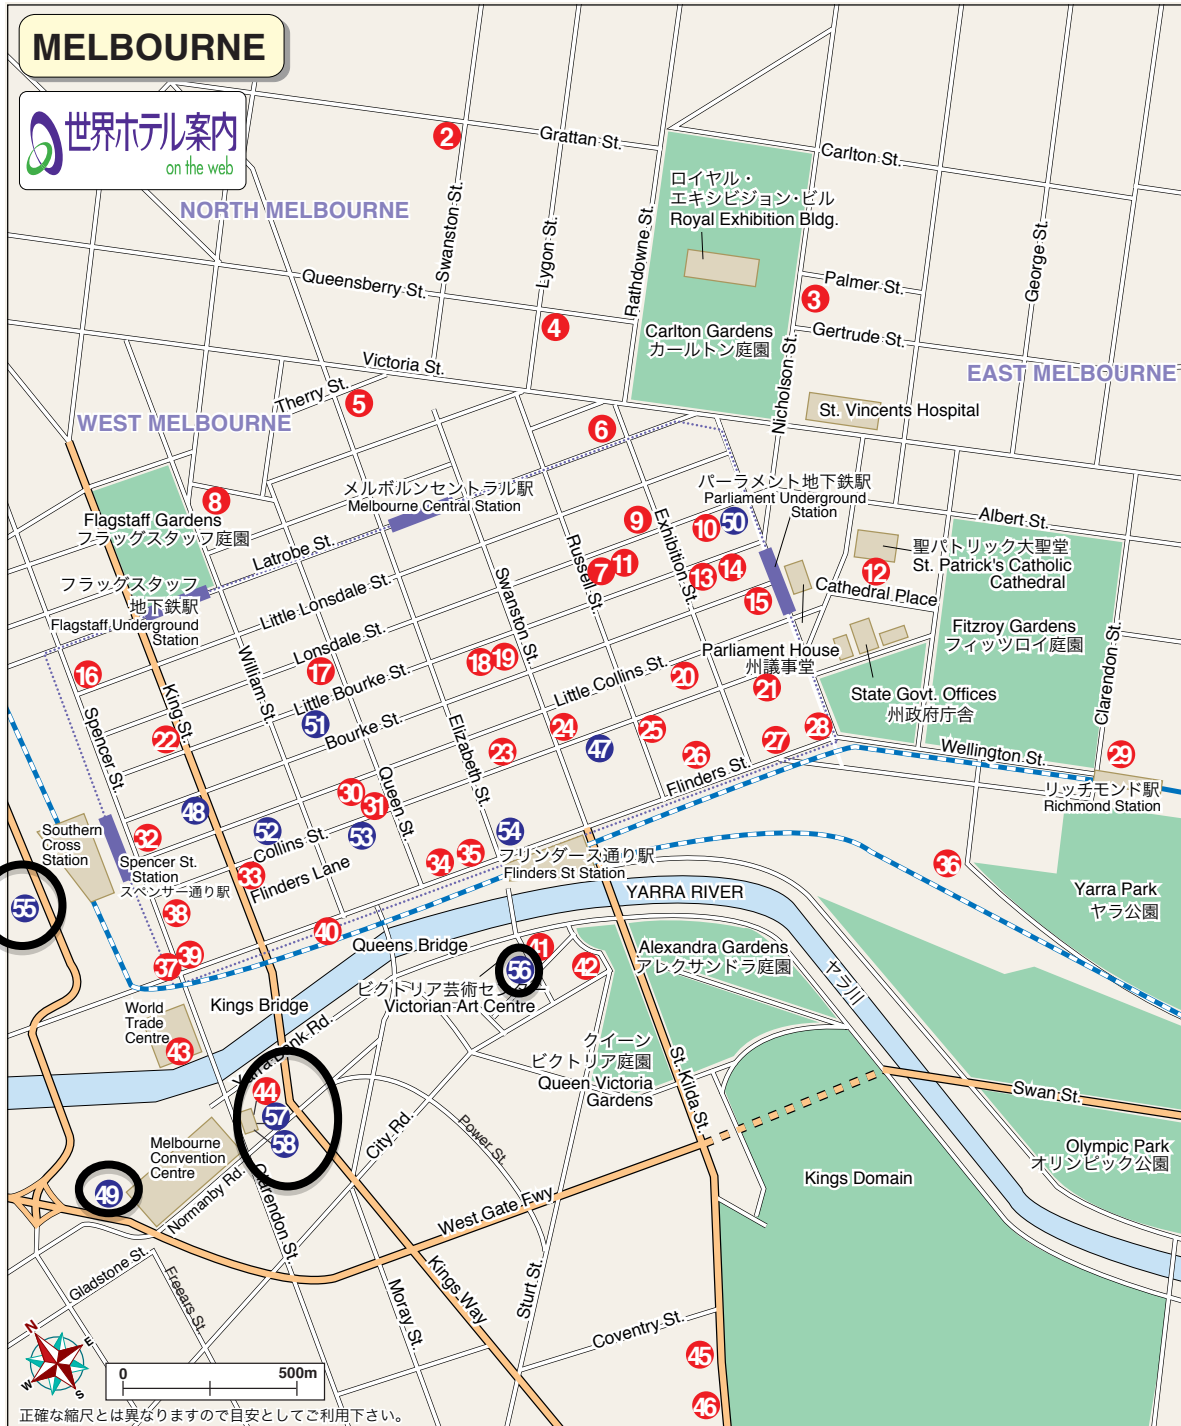

MELBOURNE

正確な縮尺とは異なりますので目安としてご利用下さい。

- | | | |
|---|--|--|
| <ul style="list-style-type: none"> 1 - 2 Rydges Carlton Melbourne 3 Quest Royal Gardens 4 Downtowner on Lygon 5 Hotel Ibis Melbourne 6 Mantra on the Park 7 Mantra on Russell 8 Radisson on Flagstaff Gardens 9 Melbourne Marriott Hotel 10 Quest on Lonsdale Melbourne 11 Hotel Grand Chancellor-Melbourne 12 Park Hyatt Melbourne 13 Rydges Melbourne 14 Mercure Crossley Hotel 15 The Hotel Windsor Melbourne 16 Best Western Atlantis Hotel 17 Medina Grand Melbourne 18 Mercure Hotel Welcome Melbourne 19 The Swanston Hotel Melbourne, Grand Mercure 20 Stamford Plaza Melbourne | <ul style="list-style-type: none"> 21 Sofitel Melbourne 22 Hotel Ibis Little Bourke Street 23 Novotel Melbourne on Collins 24 The Victoria Hotel 25 Grand Hyatt Melbourne 26 Medina Executive Finders Street 27 Hotel Lindrum 28 Mercure Melbourne Spring Street 29 Hilton on The Park Melbourne 30 Metro Apartments on Bank Place 31 The Sebel Melbourne 32 Vibe Savoy Hotel Melbourne 33 InterContinental Melbourne The Rialto 34 Rendezvous Hotel Melbourne 35 Grand Mercure Melbourne, Accor Vacation Club Apartments 36 Mantra on Jolimont 37 Grand Hotel Melbourne 38 Quality Hotel Batman's Hill 39 Holiday Inn on Flinders Melbourne 40 Clarion Suites Gateway | <ul style="list-style-type: none"> 41 Langham Hotel, Melbourne 42 Quay West Suites Melbourne 43 Crowne Plaza Hotel Melbourne 44 Crown Towers 45 St. Kilda Road Parkview Hotel 46 Crest on Barkly Hotel
[新掲載ホテル] 47 The Westin Melbourne 48 All Seasons Kingsgate Hotel 49 Hilton Melbourne South Wharf 50 Oaks on Lonsdale 51 Mantra on Little Bourke 52 Oaks on Collins Street 53 Oaks on Market 54 Citigate Melbourne 55 Travelodge Docklands 56 Travelodge Southbank Melbourne Hotel 57 Crown Promenade Hotel 58 Crown Metropol |
|---|--|--|